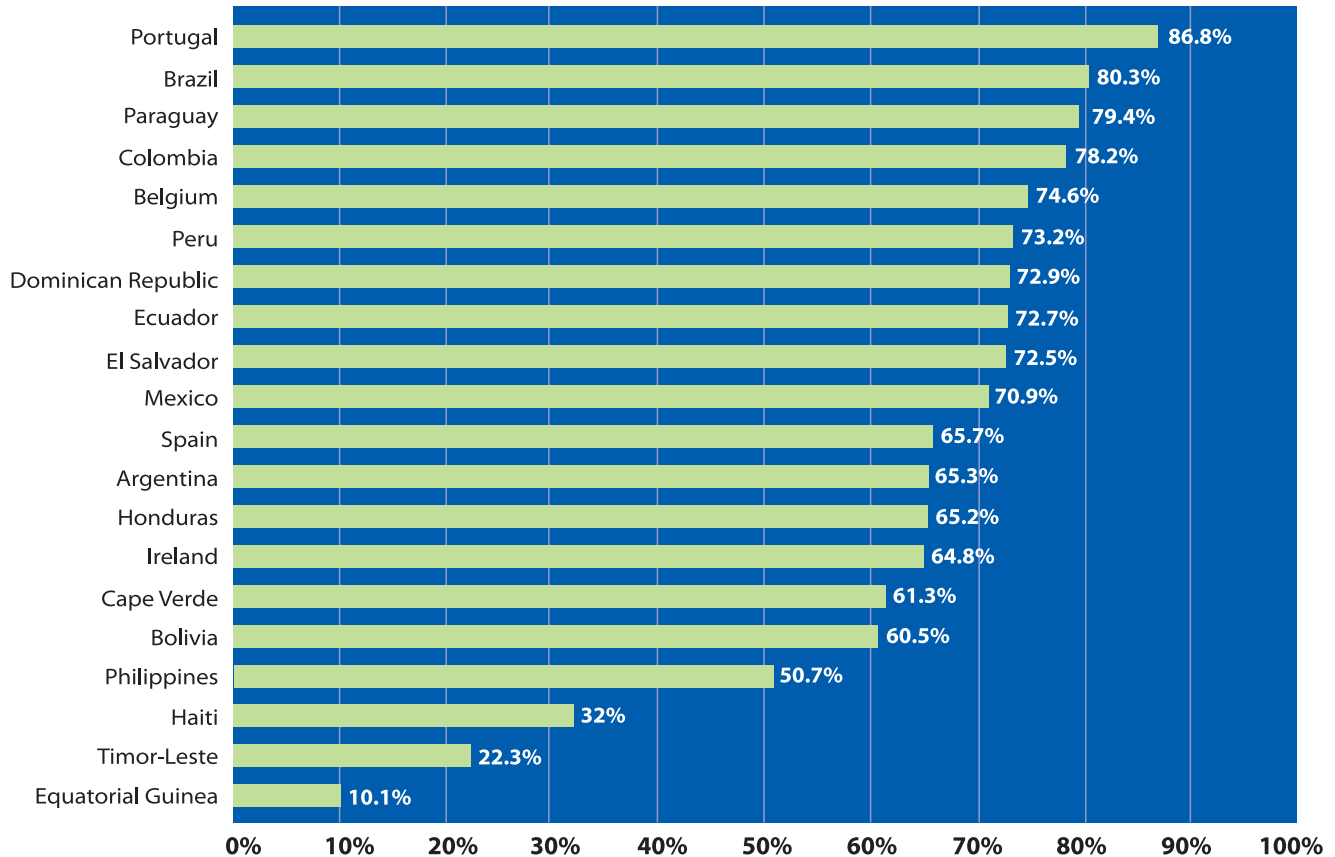

## CATHOLICS FOR CHOICE

Address Service Requested. If you receive duplicate copies of *Conscience*, please send both labels to us. Thank you.

### Index: Contraceptive Prevalence in Predominantly Catholic Countries\*

Chart reflects the percentage of married or cohabiting women in each country who report current use of at least one method of contraception, based on the latest available data since 2000.